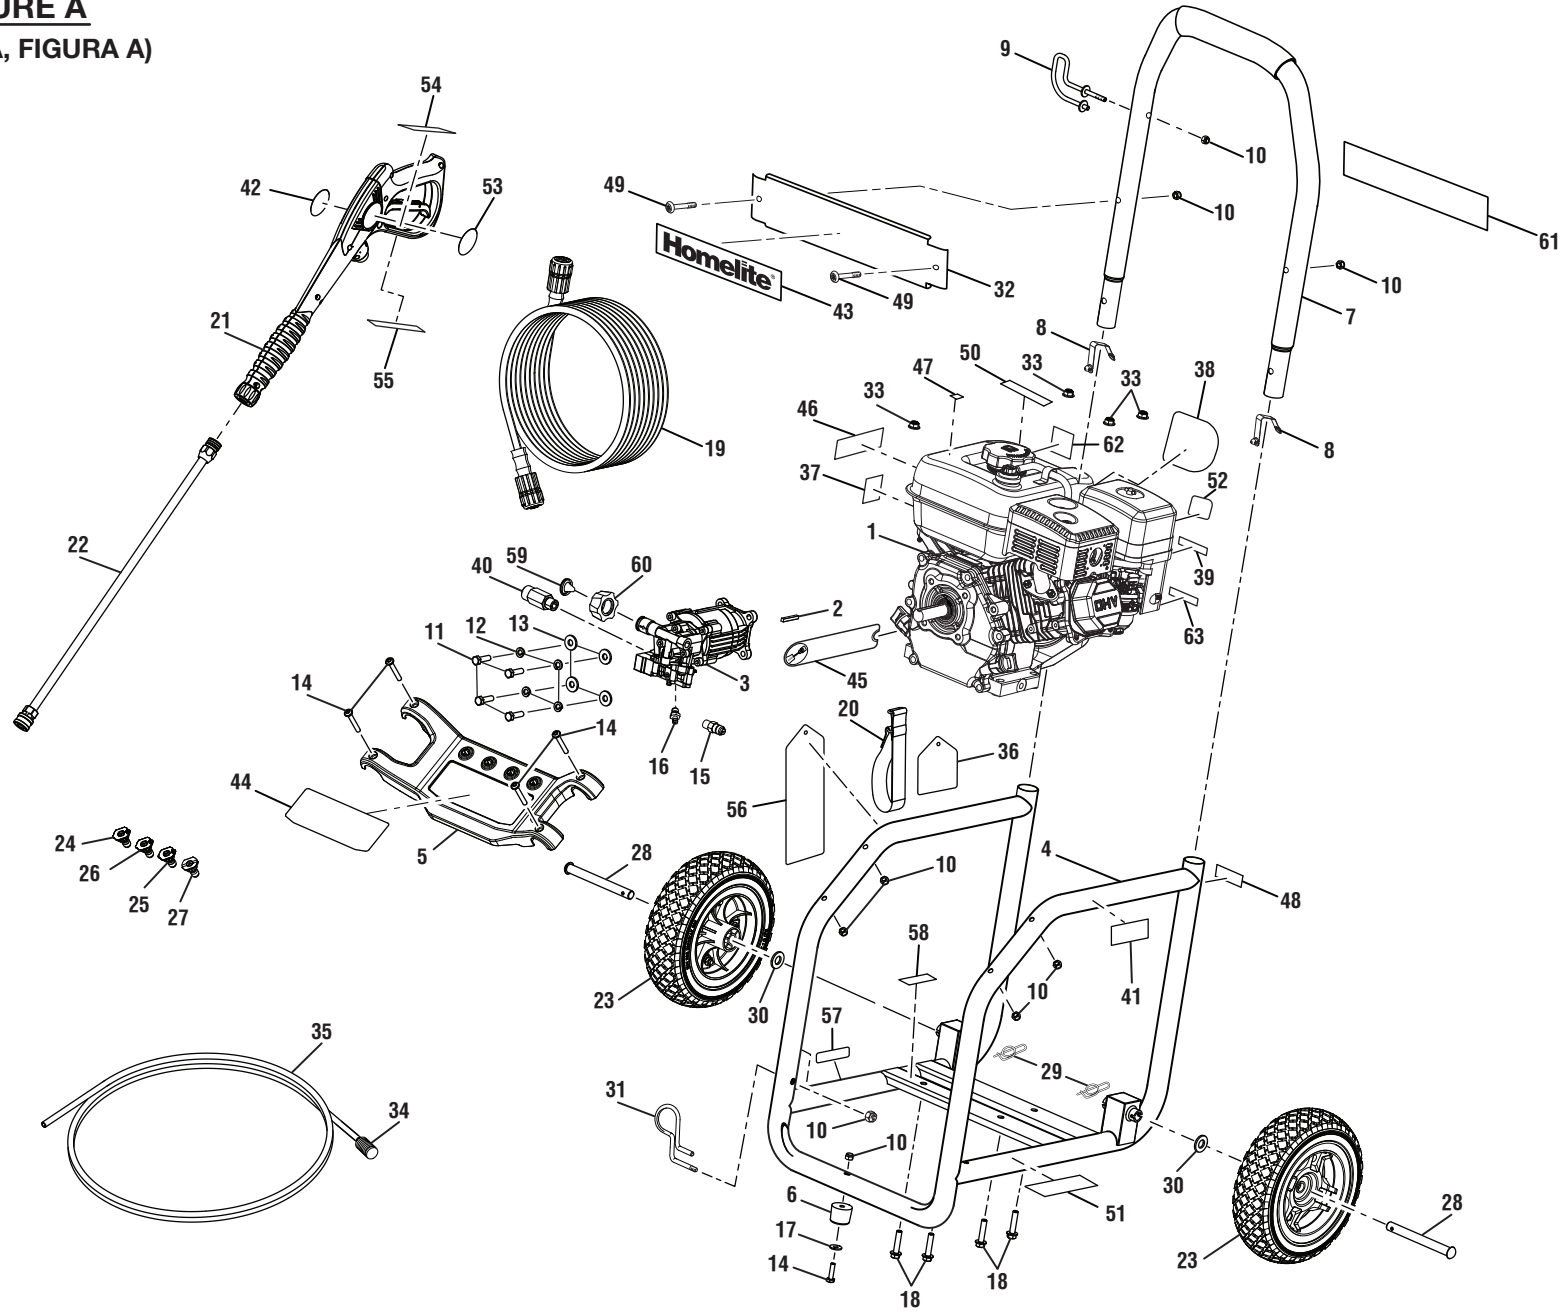

HOMELITE PRESSURE WASHER — MODEL NO. UT80522E

FIGURE A
(FIGURE A, FIGURA A)

HOMELITE PRESSURE WASHER — MODEL NO. UT80522E

The model number will be found on a label attached to the frame. Always mention the model number in all correspondence regarding your **PRESSURE WASHER** or when ordering replacement parts.

FIGURE A PARTS LIST

KEY PART NO. NUMBER	DESCRIPTION	QTY.	KEY PART NO. NUMBER	DESCRIPTION	QTY.	KEY PART NO. NUMBER	DESCRIPTION	QTY.			
1	309591075	Engine (180cc Horizontal Shaft, EPA).....	1	24	308697012	Nozzle, 0°	1	51	940947003	Combustion Label.....	1
2	678041007	Output Shaft Key (3/16 x 40 mm)	1	25	308700012	Nozzle 40°	1	52	940647084	Choke/Fuel Valve Label.....	1
3	308418007	Pump.....	1	26	308699012	Nozzle 25°	1	53	940654089	Trigger Handle Warning Label (French and Spanish)	1
4	308582044	Main Frame	1	27	308706011	Soap Nozzle	1	54	940654084	Warning Label	1
5	518790009	Nozzle Holder.....	1	28	620599019	Axle	2	55	940786006	Wand Label (Max Rating)	1
6	570554002	Rubber Foot	1	29	678899006	Hitch Pin.....	2	56	940473002	Danger Hangtag	1
7	308638039	Handle Assembly (Inc. Key No. 8).....	1	30	638275002	Washer (1/2 in.)	2	57	940517007	Lubricant Label	1
8	308421005	Lock Button w/Spring Clip.....	2	31	678243012	Wand Holder (Lower).....	1	58	940889004	Dip Stick Label.....	1
9	308316005	Wand Holder (Upper)	1	32	678973001	Front Panel.....	1	59	308662001	Filter Screen	1
10	678016006	Lock Nut (1/4-20)	9	33	678774001	Lock Nut (M8 x 1.25).....	4	60	308861003	Inlet Tube.....	1
11	661557011	Bolt (5/16-24 x 27 mm, Hex Hd.).....	4	34	308103015	Filter	1	61	940617102	Quick Start Label	1
12	638678001	Lock Washer (5/16 in.).....	4	35	561399003	Chemical Siphon Tube	1	62	941613004	Squeeze Trigger Label.....	1
13	638675005	Washer (5/16 in.)	4	36	961039005	Nozzle Instructions Hangtag	1	63	941709001	Fuel On/Off Label	1
14	661503013	Screw (1/4-20 x 2.0 in., Torx)	5	37	940708018	Engine Label (On-Off).....	1	Not Shown:			
15	678169004	Thermal Release Valve	1	38	940633019	Recoil Label.....	1	990000087	Operator's Manual (960908007)	1	
16	308452002	Detergent Suction Kit.....	1	39	940647083	Choke Label	1	990000089	Quick Reference Guide (960554008)	1	
17	638128004	Washer (1/4 in.)	1	40	308862003	Outlet Tube.....	1	120900147	Pump Protector (4 oz., Not Included)	1	
18	661505005	Bolt (M8 x 36 mm, Hex Flange Hd.)	4	41	940680027	Hot Surface Label	1	987823001	Pump Protector (12 oz., Not Included)	1	
19	308835006	Hose.....	1	42	940753025	Add Oil Label.....	1	120900148	Fuel Stabilizer (Not Included) ...	1	
20	310801003	Hook and Loop Strap.....	1	43	940894004	Danger Label.....	1	*	High Altitude Kit 1 (Not Included).....	1	
21	308760019	Trigger Handle.....	1	44	940872003	E85 Label	1	*	High Altitude Kit 2 (Not Included).....	1	
22	308506006	Extension Wand	1	45	940324014	Homelite Inquiries Label.....	1				
23	308451018	Wheel Assembly (10 in. x 3 in.).....	2	46	661503014	Screw (1/4-20 x 43 mm, Torx T-30)	2				
				47	940899002	No Oil to Gas Label.....	1				

* If you intend to operate this product at an altitude of more than 3000 ft above sea level,
please call 1-800-242-4672 to obtain one of our high altitude kits.